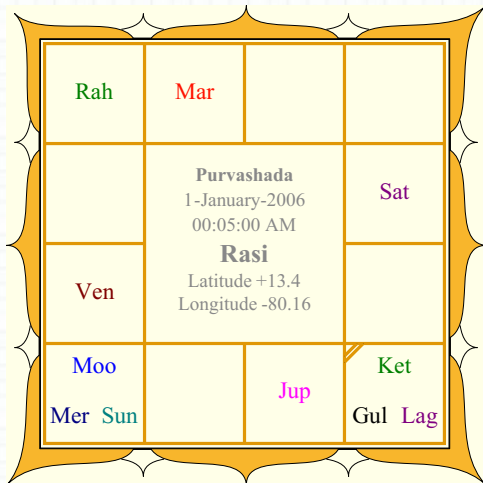

Nirayana Longitude of Planets

The Indian system of astrology is based on the nirayana longitude planets, which is obtained by subtracting the ayanamsa value from the sayana longitudes, calculated as per western system.

There are different basis for calculating ayanamsa. The method selected here is : Chitra Paksha = 23 Deg. 56 Min. 24 Sec.

Planet	Longitude Deg:Min:Sec	Rasi	Long. in Rasi Deg:Min:Sec	Star	Pada
Lagnam	165:15:38	Kanya	15:15:38	Hasta	2
Chandra	265:5:41	Dhanu	25:5:41	Purvashada	4
Surya	256:15:3	Dhanu	16:15:3	Purvashada	1
Budha	241:22:50	Dhanu	1:22:50	Moola	1
Shukra	276:24:24	Makara	6:24:24 Retro	Uttarashada	3
Kuja	17:4:49	Mesha	17:4:49	Bharani	2
Guru	199:19:29	Tula	19:19:29	Swati	4
Sani	105:59:50	Karkata	15:59:50 Retro	Pushya	4
Rahu	345:4:3	Meena	15:4:3	Uttarabhadra	4
Ketu	165:4:3	Kanya	15:4:3	Hasta	2
Maandi	160:44:59	Kanya	10:44:59	Hasta	1