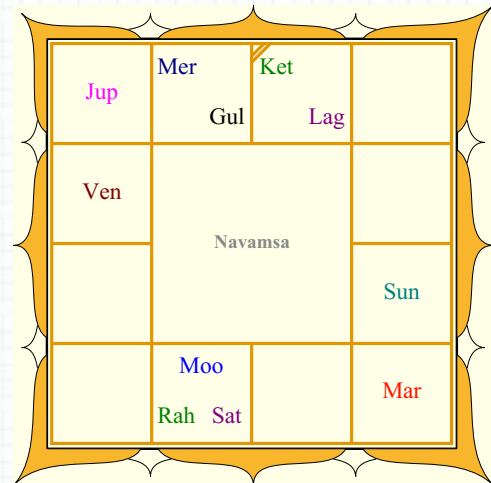

Nirayana Longitude of Planets

The Indian system of astrology is based on the nirayana longitude planets, which is obtained by subtracting the ayanamsa value from the sayana longitudes, calculated as per western system.

There are different basis for calculating ayanamsa. The method selected here is : Chitra Paksha = 23 Deg. 56 Min. 24 Sec.

Planet	Longitude Deg:Min:Sec	Rasi	Long. in Rasi Deg:Min:Sec	Star	Pada
Lagnam	165:15:38	Kanya	15:15:38	Hasta	2
Chandra	265:5:41	Dhanu	25:5:41	Purvashada	4
Surya	256:15:3	Dhanu	16:15:3	Purvashada	1
Budha	241:22:50	Dhanu	1:22:50	Moola	1
Shukra	276:24:24	Makara	6:24:24 Retro	Uttarashada	3
Kuja	17:4:49	Mesha	17:4:49	Bharani	2
Guru	199:19:29	Tula	19:19:29	Swati	4
Sani	105:59:50	Karkata	15:59:50 Retro	Pushya	4
Rahu	345:4:3	Meena	15:4:3	Uttarabhadra	4
Ketu	165:4:3	Kanya	15:4:3	Hasta	2
Maandi	160:44:59	Kanya	10:44:59	Hasta	1